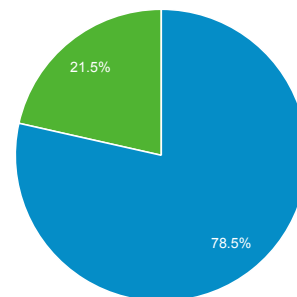

Users 65,805	New Users 58,086	Sessions 81,038
Number of Sessions per User 1.23	Pageviews 358,302	Pages / Session 4.42
Avg. Session Duration 00:01:23	Bounce Rate 1.53%	

■ New Visitor ■ Returning Visitor